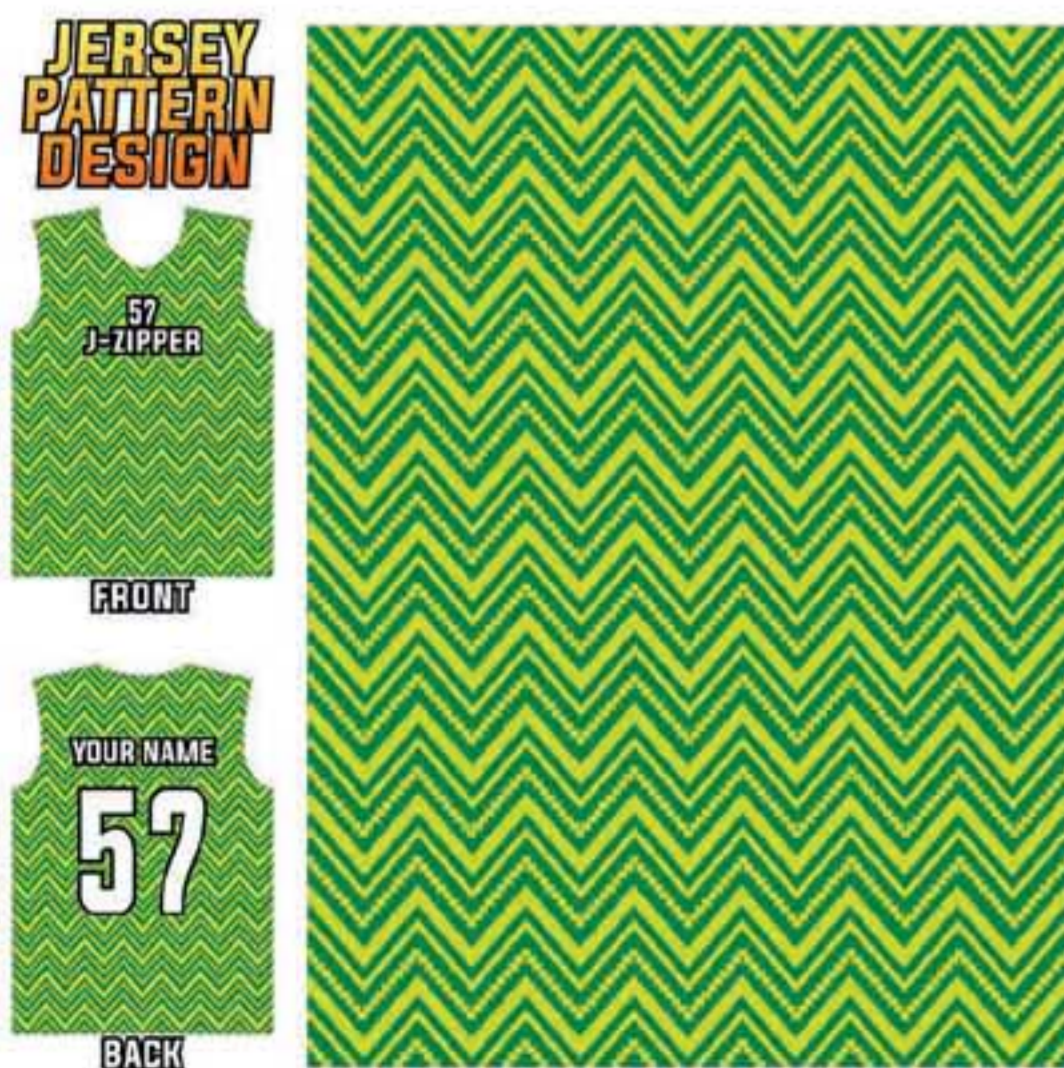

- ✓ Minimum Order Quantity (MOQ) = 10- 50 Pcs
- ✓ Sublimation, Custom Embroidery, Printing, Tags, Labels
- ✓ Worldwide shipping Direct and via DHL, FedEx

Select the design do you want and Request A Quote!

CUSTOM JERSEYS DESIGN

CUSTOM JERSEYS DESIGN

NOTE: THIS ARTWORK IS FOR DESIGN REFERENCE ONLY, COLOUR ACHIEVED FOR PRINTOUT OR PDF ARE NOT A TRUE REPRESENTATION OF COLOUR, ALWAYS REFER TO ACTUAL PANTONE REFERENCE WHEN MATCHING COLOURS.