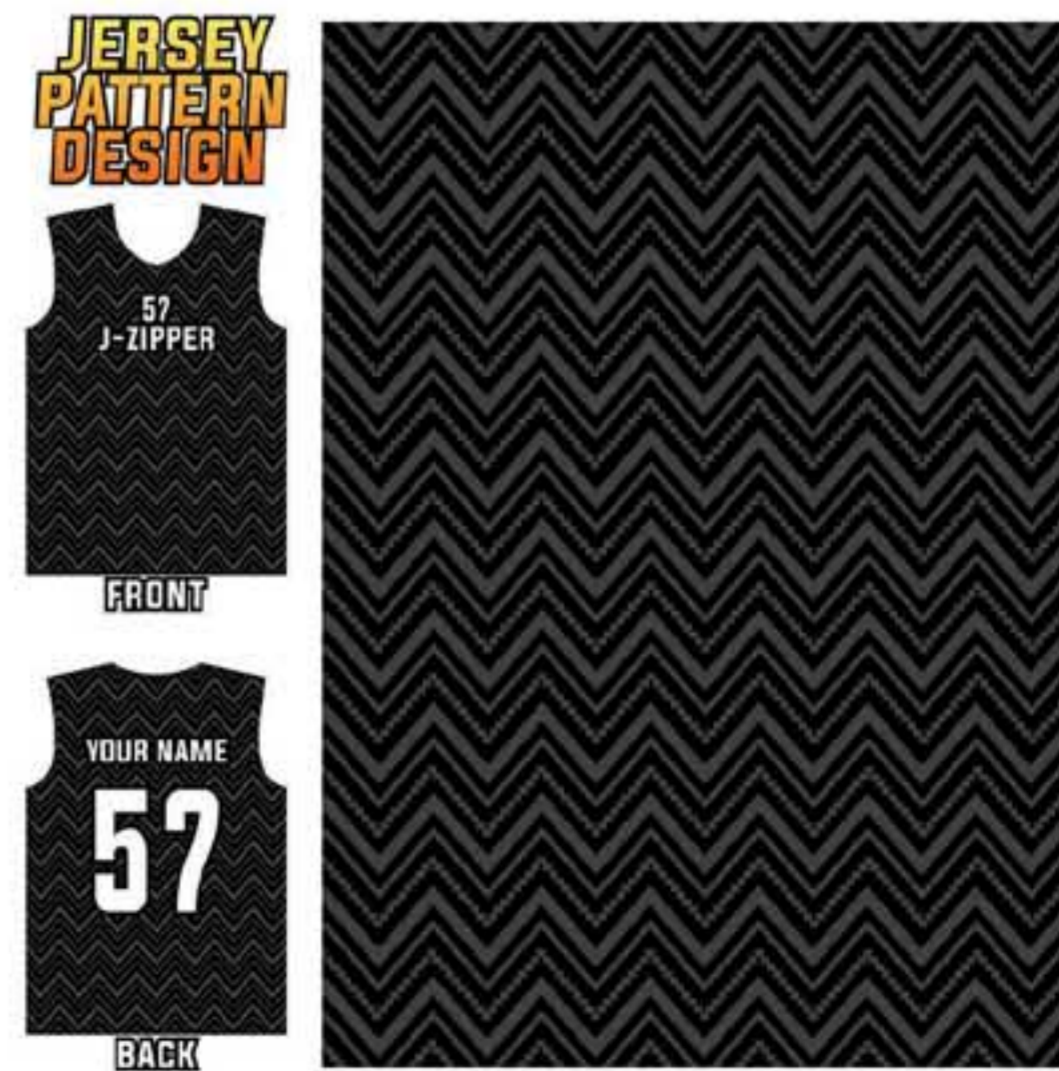

- ✓ Minimum Order Quantity (MOQ) = 10- 50 Pcs
- ✓ Sublimation, Custom Embroidery, Printing, Tags, Labels
- ✓ Worldwide shipping Direct and via DHL, FedEx

Select the design do you want and Request A Quote!

CUSTOM JERSEYS DESIGN

CUSTOM JERSEYS DESIGN

NOTE: THIS ARTWORK IS FOR DESIGN REFERENCE ONLY, COLOUR ACHIEVED FOR PRINTOUT OR PDF ARE NOT A TRUE REPRESENTATION OF COLOUR, ALWAYS REFER TO ACTUAL PANTONE REFERENCE WHEN MATCHING COLOURS.