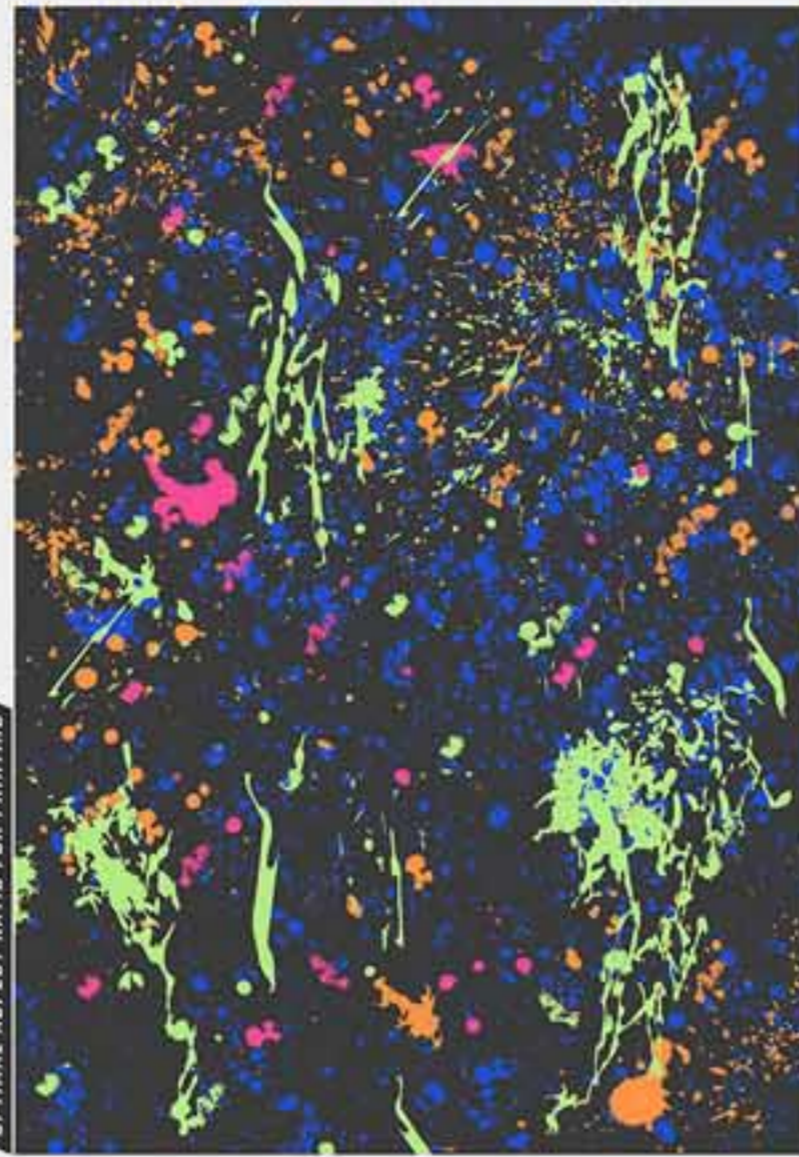

OPTIMAL ASPECT RATIO FOR PRINTING