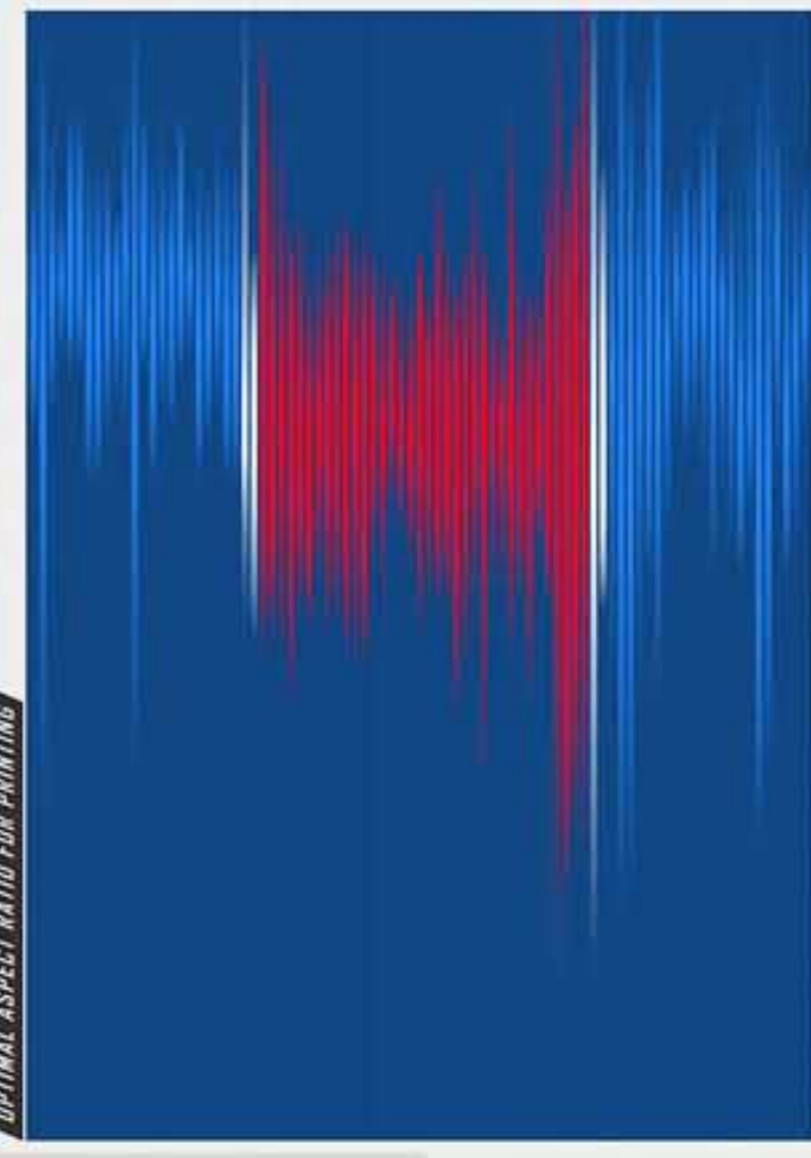

SOCCER JERSEY

OPTIMAL ASPECT RATIO FOR PRINTING

SOCCER JERSEY

OPTIMAL ASPECT RATIO FOR PRINTING

SOCCER JERSEY

OPTIMAL ASPECT RATIO FOR PRINTING

NOTE: THIS ARTWORK IS FOR DESIGN REFERENCE ONLY, COLOUR ACHIEVED FOR PRINTOUT OR PDF ARE NOT A TRUE REPRESENTATION OF COLOUR, ALWAYS REFER TO ACTUAL PANTONE REFERENCE WHEN MATCHING COLOURS.