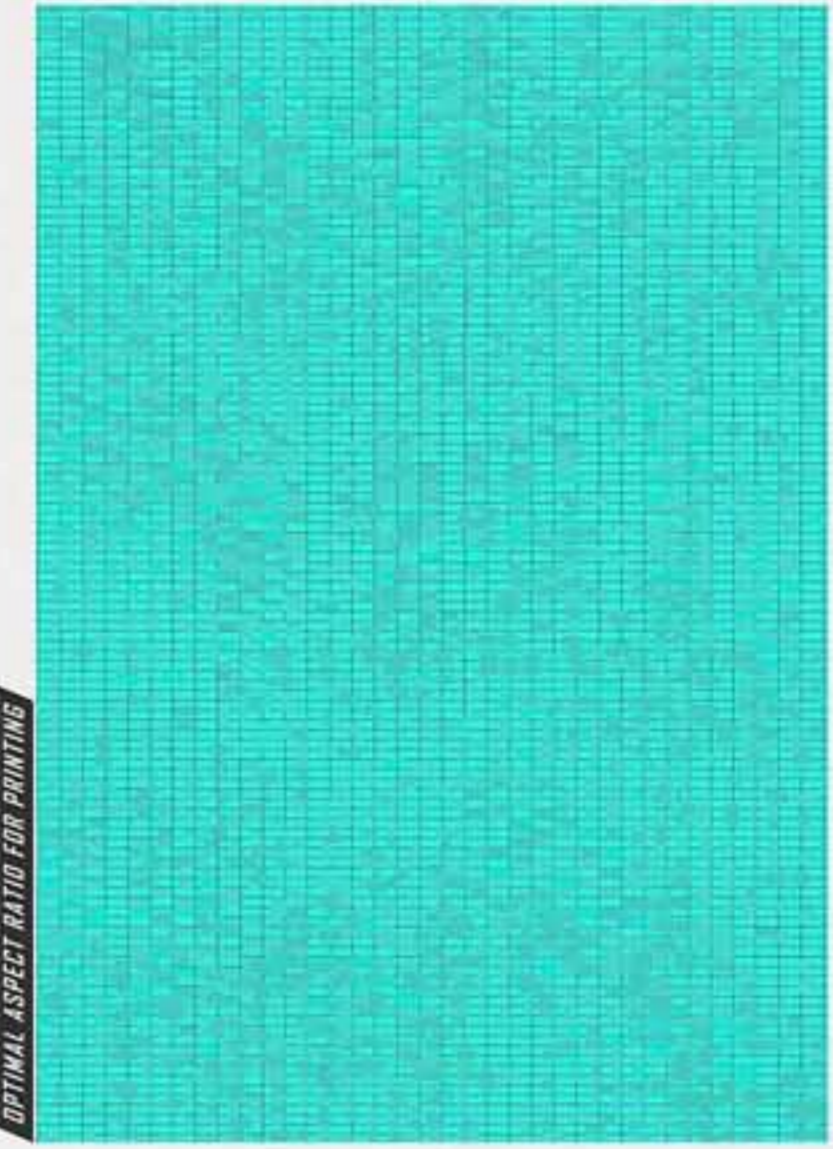

CUSTOM SOCCER JERSEY DESIGN

CUSTOM SOCCER JERSEY DESIGN

SOCCER JERSEY

OPTIMAL ASPECT RATIO FOR PRINTING

SOCCER JERSEY

OPTIMAL ASPECT RATIO FOR PRINTING

SOCCER JERSEY

OPTIMAL ASPECT RATIO FOR PRINTING