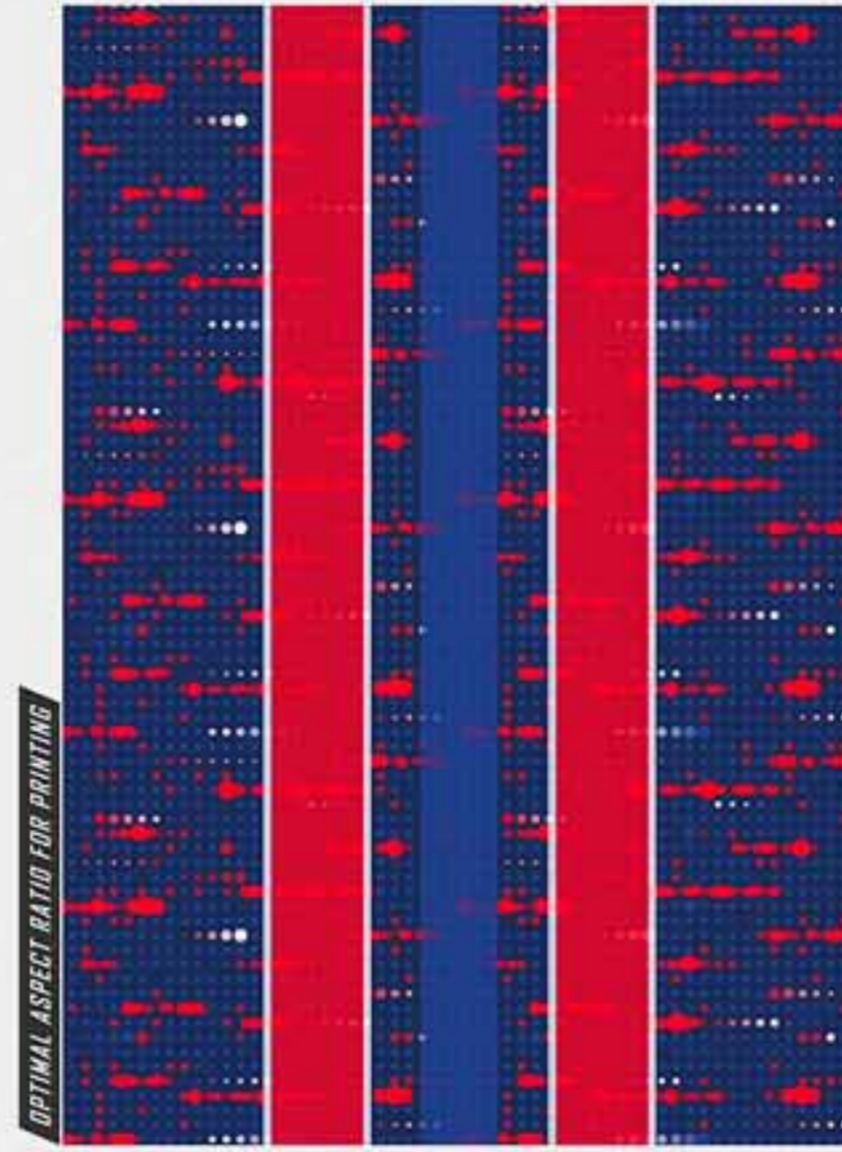

- ✓ Minimum Order Quantity (MOQ) = 10- 50 Pcs
- ✓ Sublimation, Custom Embroidery, Printing, Tags, Labels
- ✓ Worldwide shipping Direct and via DHL, FedEx

Select the design do you want and Request A Quote!

CUSTOM SOCCER JERSEY DESIGN

CUSTOM SOCCER JERSEY DESIGN

SOCCER JERSEY