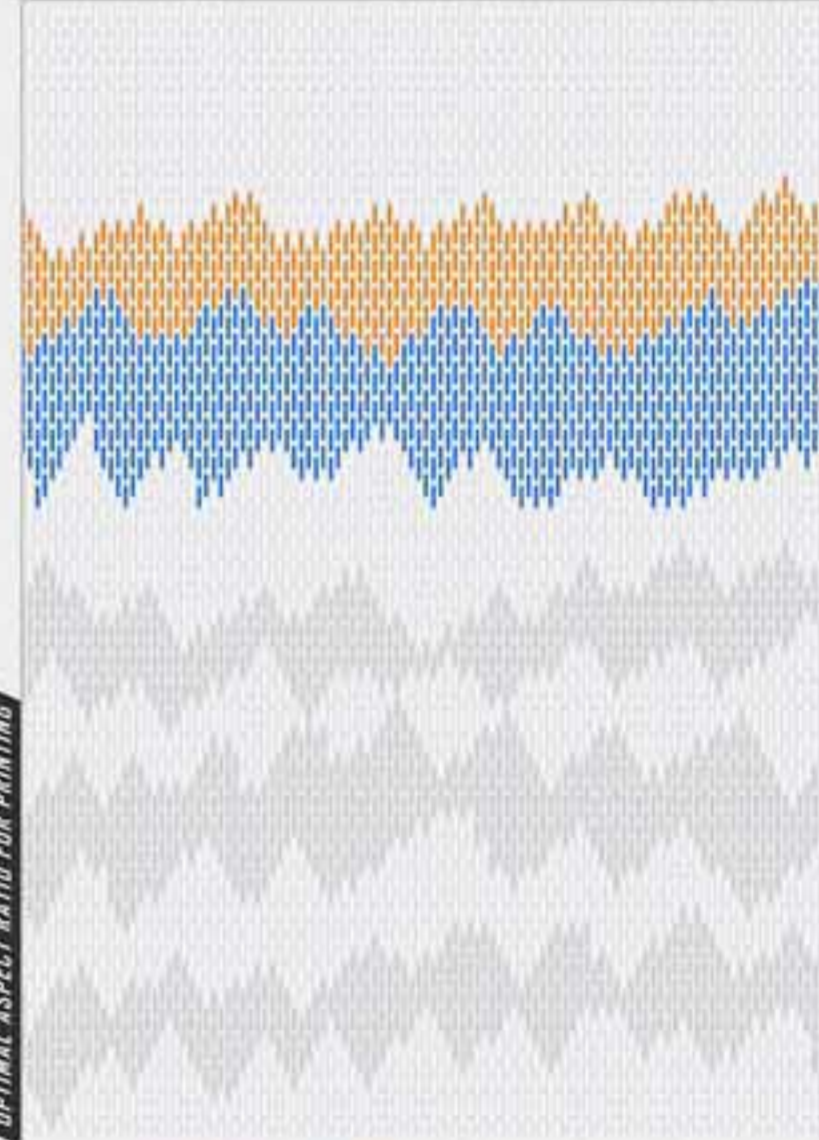

OPTIMAL ASPECT RATIO FOR PRINTING