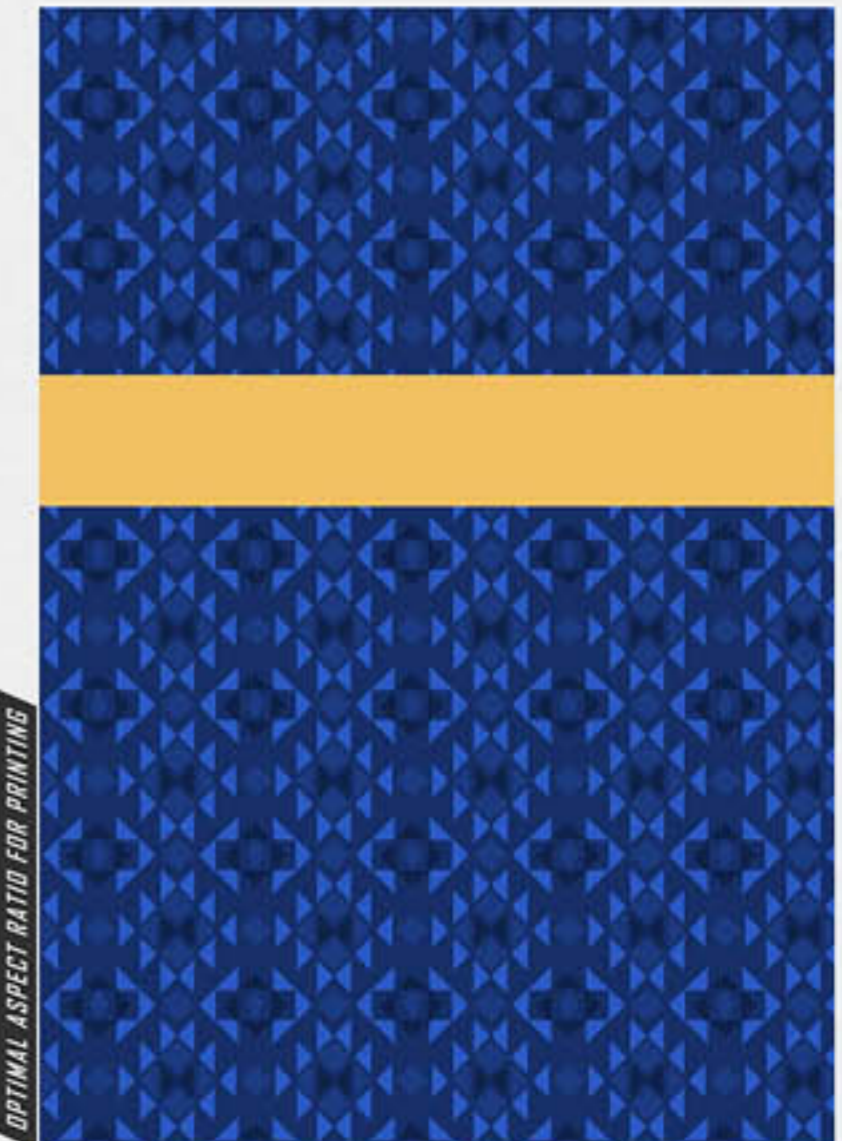

SOCCER JERSEY

OPTIMAL ASPECT RATIO FOR PRINTING

SOCCER JERSEY

OPTIMAL ASPECT RATIO FOR PRINTING

SOCCER JERSEY

OPTIMAL ASPECT RATIO FOR PRINTING

NOTE: THIS ARTWORK IS FOR DESIGN REFERENCE ONLY, COLOUR ACHIEVED FOR PRINTOUT OR PDF ARE NOT A TRUE REPRESENTATION OF COLOUR, ALWAYS REFER TO ACTUAL PANTONE REFERENCE WHEN MATCHING COLOURS.