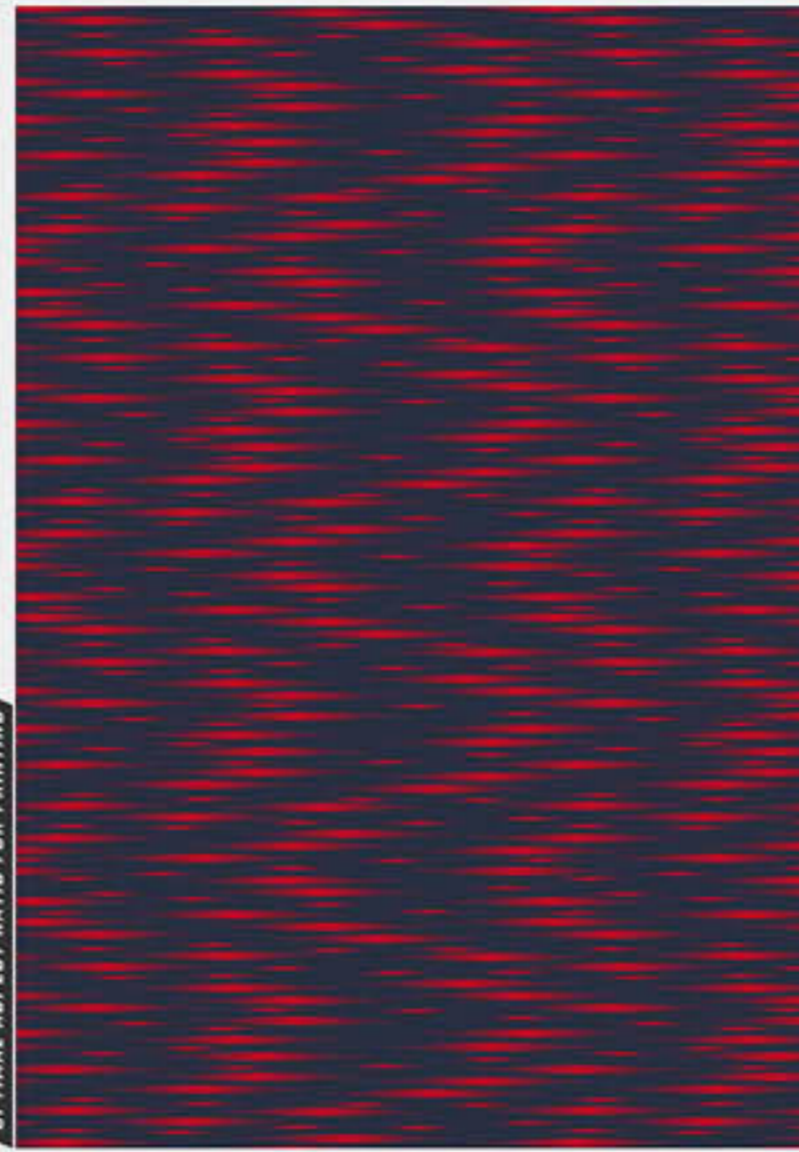

OPTIMAL ASPECT RATIO FOR PRINTING