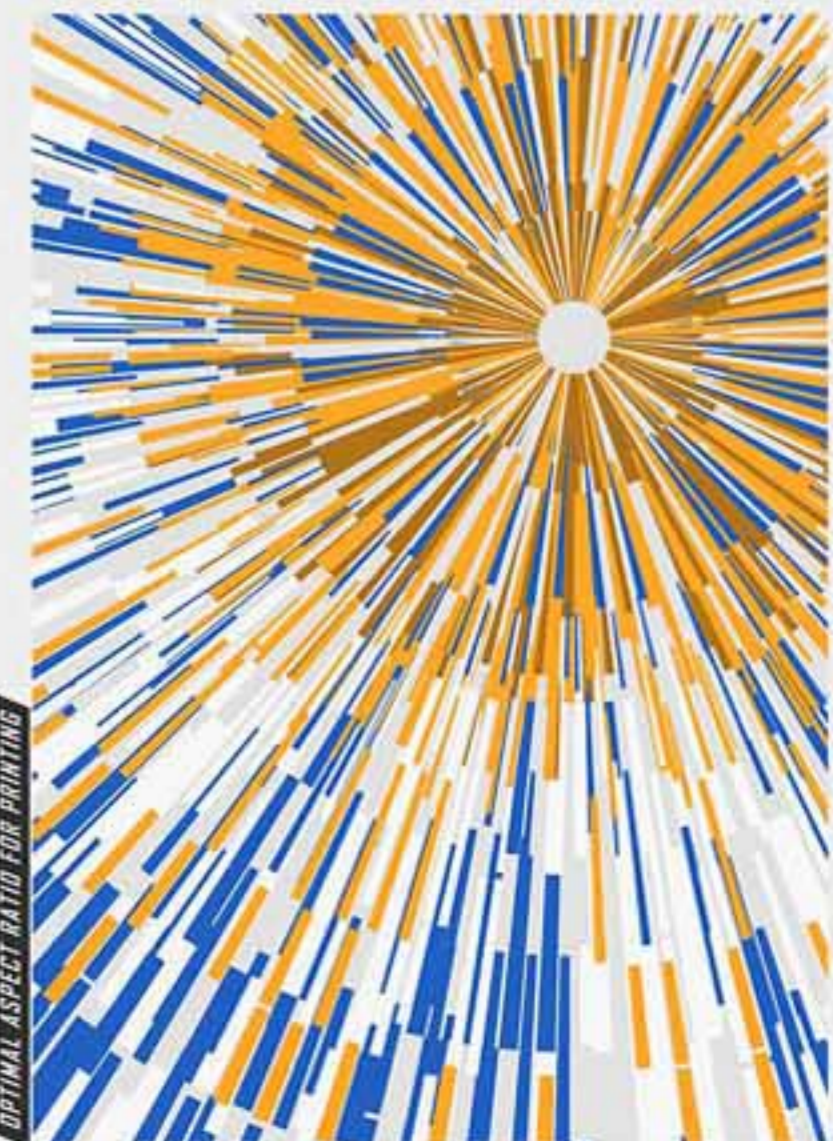

SOCCER JERSEY

OPTIMAL ASPECT RATIO FOR PRINTING

SOCCER JERSEY

OPTIMAL ASPECT RATIO FOR PRINTING

SOCCER JERSEY

OPTIMAL ASPECT RATIO FOR PRINTING

NOTE: THIS ARTWORK IS FOR DESIGN REFERENCE ONLY, COLOUR ACHIEVED FOR PRINTOUT OR PDF ARE NOT A TRUE REPRESENTATION OF COLOUR, ALWAYS REFER TO ACTUAL PANTONE REFERENCE WHEN MATCHING COLOURS.