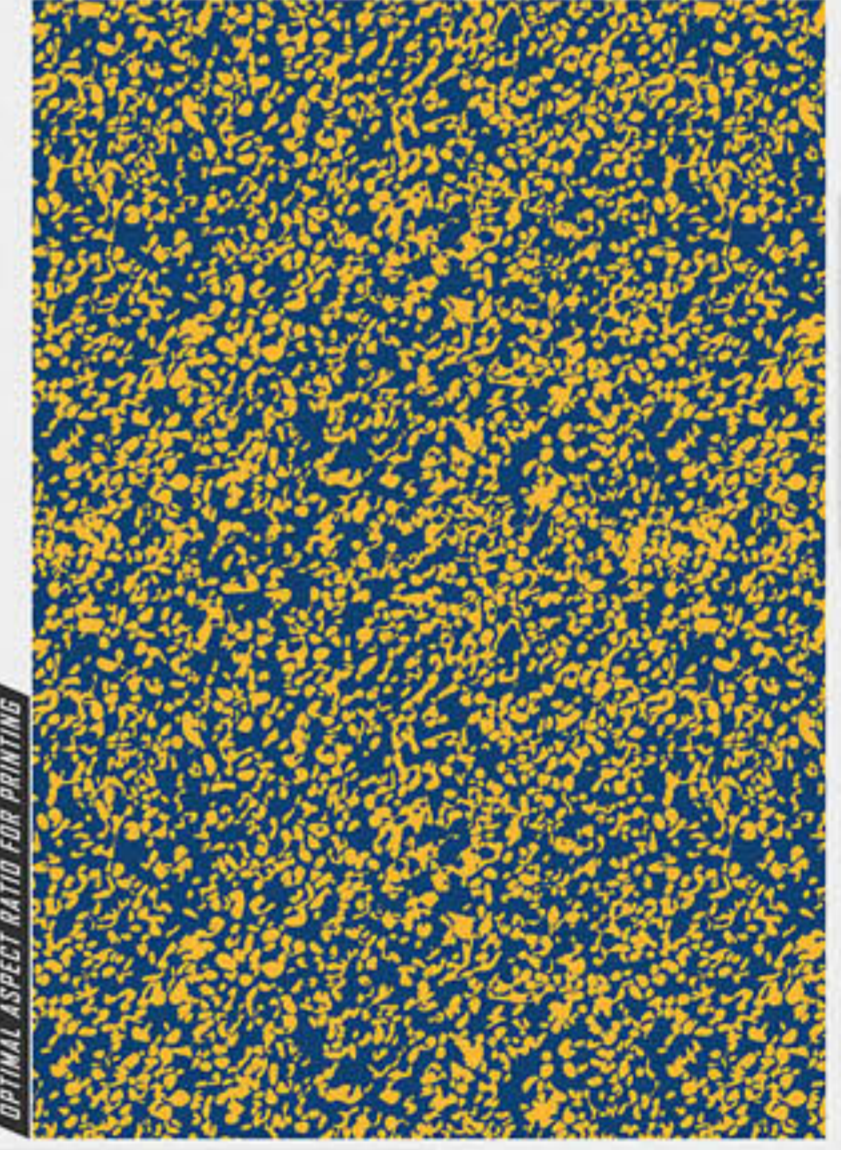

OPTIMAL ASPECT RATIO FOR PRINTING

SOCGER JERSEY

OPTIMAL ASPECT RATIO FOR PRINTING

SOCGER JERSEY

OPTIMAL ASPECT RATIO FOR PRINTING

NOTE: THIS ARTWORK IS FOR DESIGN REFERENCE ONLY, COLOUR ACHIEVED FOR PRINTOUT OR PDF ARE NOT A TRUE REPRESENTATION OF COLOUR, ALWAYS REFER TO ACTUAL PANTONE REFERENCE WHEN MATCHING COLOURS.