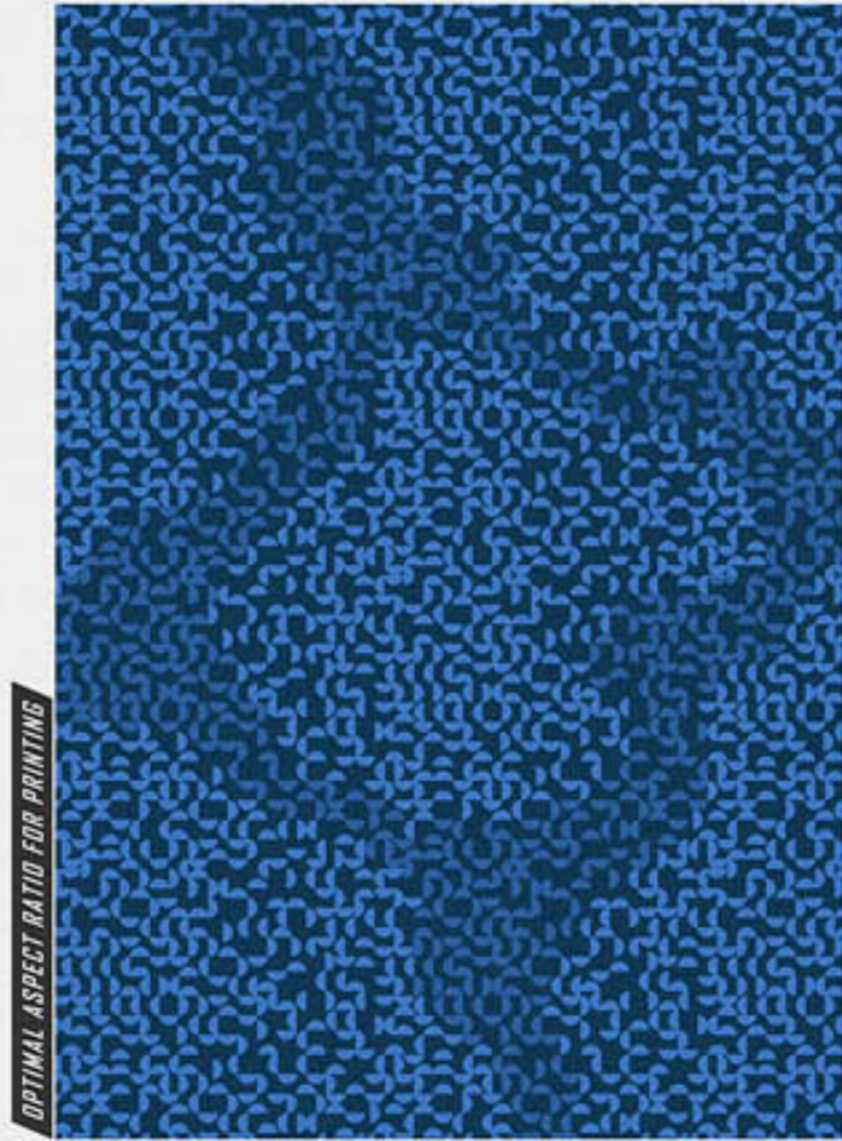

CUSTOM SOCCER JERSEY DESIGN

CUSTOM SOCCER JERSEY DESIGN

SOCCER JERSEY

OPTIMAL ASPECT RATIO FOR PRINTING

SOCCER JERSEY

OPTIMAL ASPECT RATIO FOR PRINTING

SOCCER JERSEY

OPTIMAL ASPECT RATIO FOR PRINTING